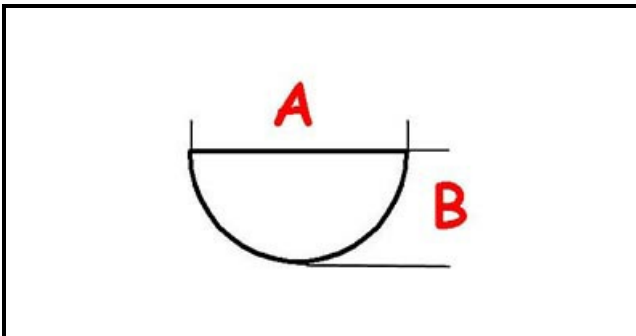

3108547

**KNOB x4146077**

Date: 22-11-2024

ORIGINAL  
**OSP**  
SPARE PARTS**Technical data**

DEPTH MM	A=8mm
WIDTH MM	B=6mm
EXTERNAL DIAMETER mm	Ø=60mm
HOLE FOR HALF-MOON SHAFT	MEZZALUNA/HALF-MOON
MAXIMUM TEMPERATURE °	T max=270°