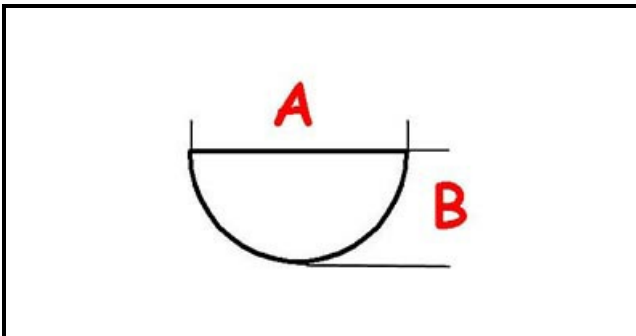

3108553

KNOB

Date: 01-11-2024

ORIGINAL
OSP
SPARE PARTS**Technical data**

DEPTH MM	A=10mm
WIDTH MM	B=8mm
EXTERNAL DIAMETER mm	Ø=70mm
HOLE FOR HALF-MOON SHAFT	MEZZALUNA/HALF-MOON

Manufacturer code

ELECTROLUX PROFESSIONAL S.P.A.