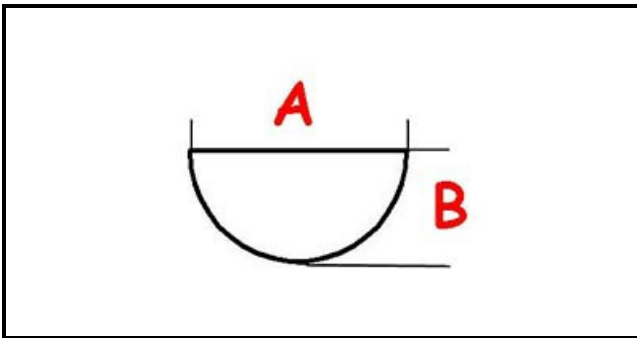

3108553

KNOB

Date: 09-04-2025

ORIGINAL
OSP
SPARE PARTS

Technical data

DEPTH MM	A=10mm
WIDTH MM	B=8mm
EXTERNAL DIAMETER mm	Ø=70mm
HOLE FOR HALF-MOON SHAFT	MEZZALUNA/HALF-MOON

Manufacturer code

ELECTROLUX PROFESSIONAL S.P.A.