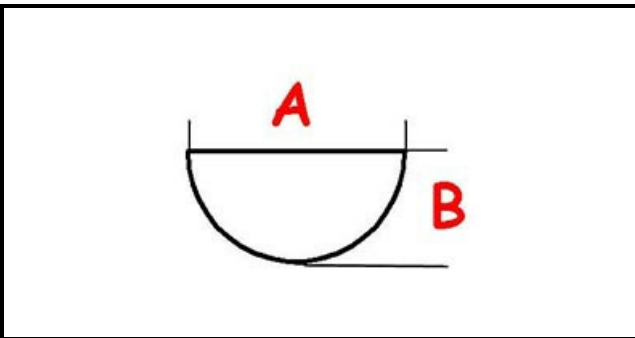

3108557

KNOB ELECTRICAL PIN §6

Date: 15-11-2024

ORIGINAL
OSP
SPARE PARTS

Technical data

DEPTH MM	A=6mm
WIDTH MM	B=5mm
EXTERNAL DIAMETER mm	Ø=71mm
HOLE FOR HALF-MOON SHAFT	MEZZALUNA/HALF-MOON

Manufacturer code