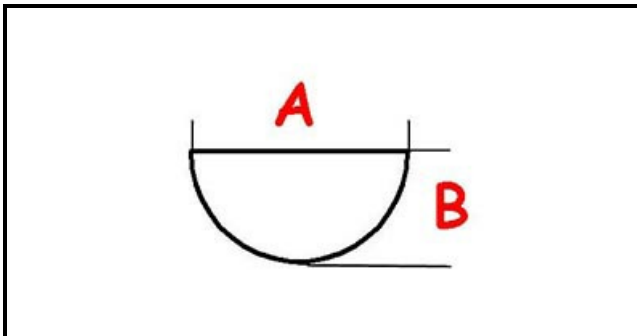

3108558

**BLACK KNOB  $\varnothing$  44 mm -D shaft hole 6x4.6 mm**

Date: 23-02-2025

ORIGINAL  
**OSP**  
SPARE PARTS**Technical data**

DEPTH MM	A=6mm
WIDTH MM	B=5mm
EXTERNAL DIAMETER mm	$\varnothing$ =44mm
HOLE FOR HALF-MOON SHAFT	MEZZALUNA/HALF-MOON