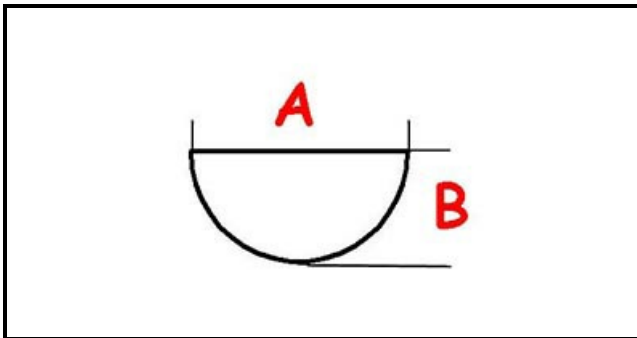

3108558

BLACK KNOB \varnothing 44 mm -D shaft hole 6x4.6 mm

Date: 15-11-2024

ORIGINAL
OSP
SPARE PARTS**Technical data**

DEPTH MM	A=6mm
WIDTH MM	B=5mm
EXTERNAL DIAMETER mm	\varnothing =44mm
HOLE FOR HALF-MOON SHAFT	MEZZALUNA/HALF-MOON