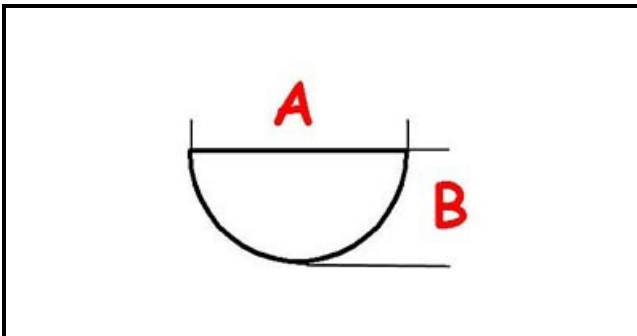

3108570

KNOB GAS - PIVOT D. 8

Date: 17-04-2025

ORIGINAL
OSP
SPARE PARTS

Technical data

DEPTH MM	A=8mm
WIDTH MM	B=6mm
EXTERNAL DIAMETER mm	Ø=71mm
HOLE FOR HALF-MOON SHAFT	MEZZALUNA/HALF-MOON

Manufacturer code