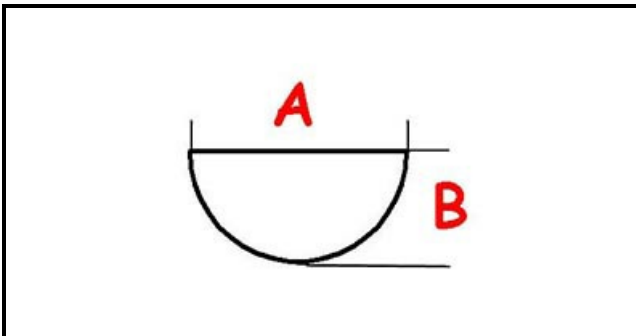

3108570

KNOB GAS - PIVOT D. 8

Date: 23-01-2025

ORIGINAL
OSP
SPARE PARTS**Technical data**

DEPTH MM	A=8mm
WIDTH MM	B=6mm
EXTERNAL DIAMETER mm	Ø=71mm
HOLE FOR HALF-MOON SHAFT	MEZZALUNA/HALF-MOON

Manufacturer code