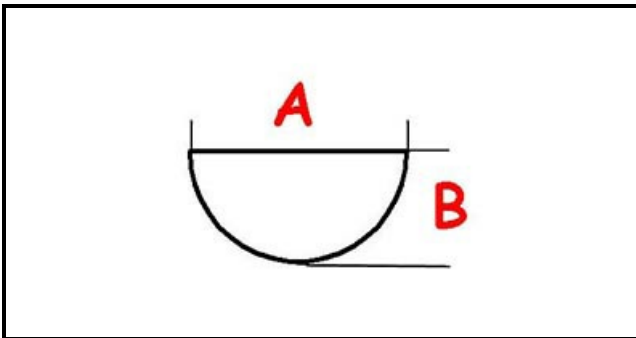

3108570

KNOB GAS - PIVOT D. 8

Date: 15-11-2024

ORIGINAL
OSP
SPARE PARTS**Technical data**

DEPTH MM	A=8mm
WIDTH MM	B=6mm
EXTERNAL DIAMETER mm	Ø=71mm
HOLE FOR HALF-MOON SHAFT	MEZZALUNA/HALF-MOON

Manufacturer code