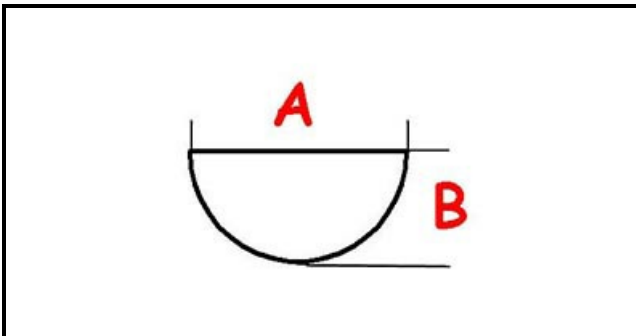

3108570

**KNOB GAS - PIVOT D. 8**

Date: 23-12-2024

ORIGINAL  
**OSP**  
SPARE PARTS**Technical data**

DEPTH MM	A=8mm
WIDTH MM	B=6mm
EXTERNAL DIAMETER mm	Ø=71mm
HOLE FOR HALF-MOON SHAFT	MEZZALUNA/HALF-MOON