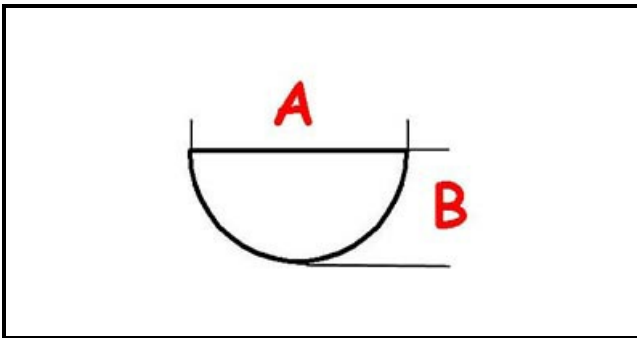

3108575

GREY KNOB \varnothing 77 mm 1-6

Date: 15-04-2025

ORIGINAL
OSP
SPARE PARTS

Technical data

DEPTH MM	A=8mm
WIDTH MM	B=6,5mm
EXTERNAL DIAMETER mm	\varnothing =77mm
NUMBER OF POSITIONS	1-6
HOLE FOR HALF-MOON SHAFT	MEZZALUNA/HALF-MOON