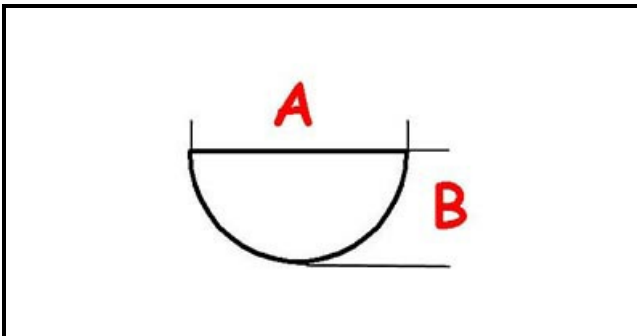

3108578

**KNOB WITH ADAPTER; DIA.6; KIT"**

Date: 23-12-2024

ORIGINAL  
**OSP**  
SPARE PARTS**Technical data**

DEPTH MM	A=10mm Manopola
WIDTH MM	B=8mm Manopola
EXTERNAL DIAMETER mm	Ø=60mm
HOLE FOR HALF-MOON SHAFT	MEZZALUNA/HALF-MOON
WIDTH MM	B=5mm Adattatore
DEPTH MM	A=6mm Adattatore