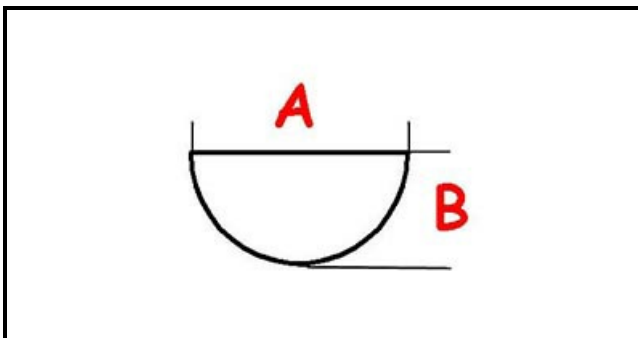

3108584

KNOB T.N. 0-1-2 PM.IE

Date: 07-04-2025

ORIGINAL
OSP
SPARE PARTS

Technical data

| | |
|--------------------------|---------------------|
| DEPTH MM | A=6mm |
| WIDTH MM | B=5mm |
| EXTERNAL DIAMETER mm | Ø=65mm |
| NUMBER OF POSITIONS | 0-2 |
| HOLE FOR HALF-MOON SHAFT | MEZZALUNA/HALF-MOON |
| CAP | 3108585 |