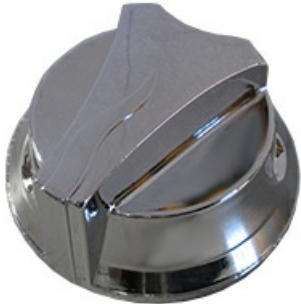

3108665

**HANDLE**

Date: 15-11-2024

ORIGINAL  
**OSP**  
SPARE PARTS**Technical data**

DEPTH MM	A=8mm
WIDTH MM	B=6mm
EXTERNAL DIAMETER mm	Ø=72mm
HOLE FOR HALF-MOON SHAFT	MEZZALUNA/HALF-MOON

**Manufacturer code**