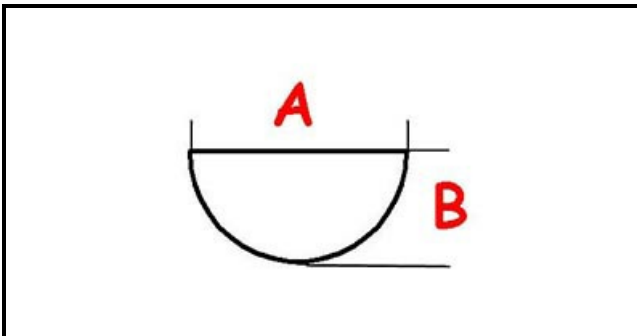

3108665

**HANDLE**

Date: 23-12-2024

ORIGINAL  
**OSP**  
SPARE PARTS**Technical data**

DEPTH MM	A=8mm
WIDTH MM	B=6mm
EXTERNAL DIAMETER mm	Ø=72mm
HOLE FOR HALF-MOON SHAFT	MEZZALUNA/HALF-MOON

**Manufacturer code**