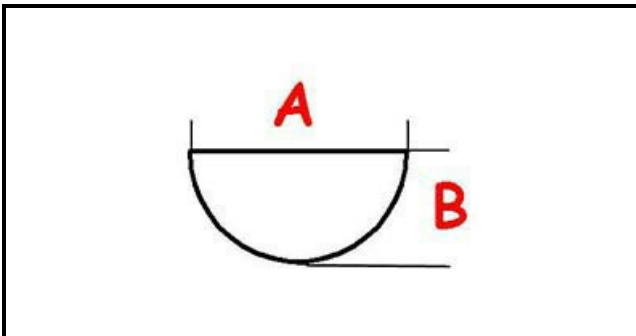

3108689

**HANDLE**

Date: 23-12-2024

ORIGINAL  
**OSP**  
SPARE PARTS**Technical data**

DEPTH MM	A=6mm
WIDTH MM	B=5mm
EXTERNAL DIAMETER mm	Ø=71mm
NUMBER OF POSITIONS	0-10
HOLE FOR HALF-MOON SHAFT	MEZZALUNA/HALF-MOON