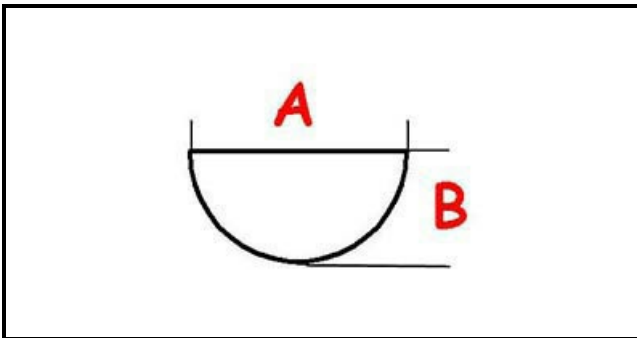

3108689

HANDLE

Date: 15-11-2024

ORIGINAL
OSP
SPARE PARTS**Technical data**

DEPTH MM	A=6mm
WIDTH MM	B=5mm
EXTERNAL DIAMETER mm	Ø=71mm
NUMBER OF POSITIONS	0-10
HOLE FOR HALF-MOON SHAFT	MEZZALUNA/HALF-MOON

Manufacturer code