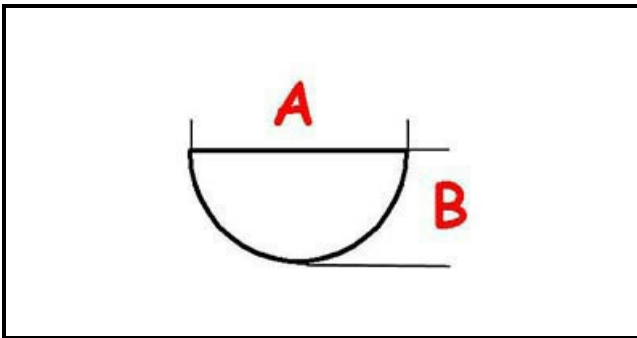

3108689

HANDLE

Date: 07-04-2025

ORIGINAL
OSP
SPARE PARTS

Technical data

DEPTH MM	A=6mm
WIDTH MM	B=5mm
EXTERNAL DIAMETER mm	Ø=71mm
NUMBER OF POSITIONS	0-10
HOLE FOR HALF-MOON SHAFT	MEZZALUNA/HALF-MOON

Manufacturer code