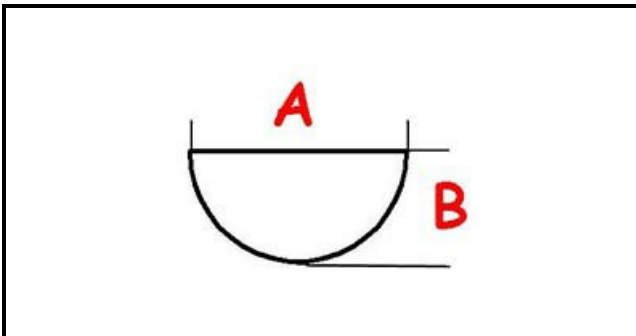

3108694

HANDLE

Date: 23-02-2025

**ORIGINAL
OSP
SPARE PARTS****Technical data**

DEPTH MM	A=6mm
WIDTH MM	B=5mm
EXTERNAL DIAMETER mm	Ø=71mm
HOLE FOR HALF-MOON SHAFT	MEZZALUNA/HALF-MOON
MAXIMUM TEMPERATURE °	T max=300°