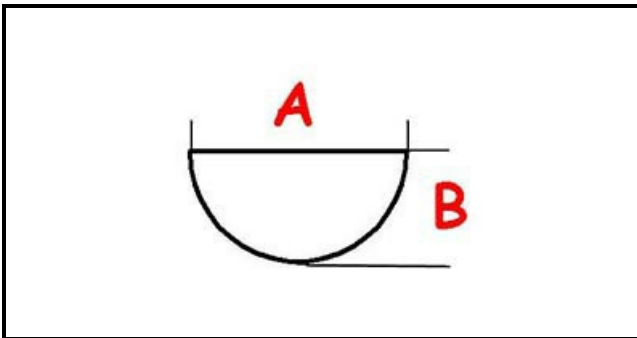

3108695

**HANDLE**

Date: 15-11-2024

ORIGINAL  
**OSP**  
SPARE PARTS**Technical data**

DEPTH MM	A=6mm
WIDTH MM	B=5mm
EXTERNAL DIAMETER mm	Ø=71mm
HOLE FOR HALF-MOON SHAFT	MEZZALUNA/HALF-MOON

**Manufacturer code**