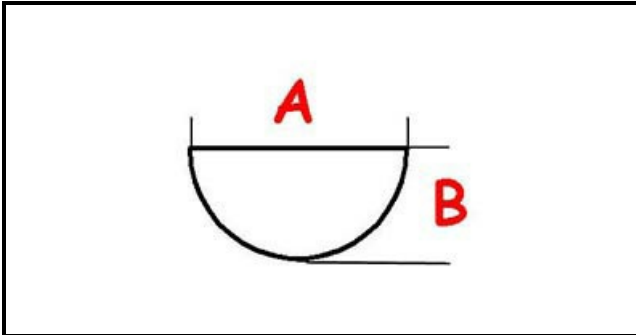

3108697

HANDLE FOR MERTIK GAS VALVE

Date: 22-11-2024

ORIGINAL
OSP
SPARE PARTS

Technical data

DEPTH MM	A=8mm
WIDTH MM	B=6,5mm
EXTERNAL DIAMETER mm	Ø=60mm
NUMBER OF POSITIONS	1-7
HOLE FOR HALF-MOON SHAFT	MEZZALUNA/HALF-MOON