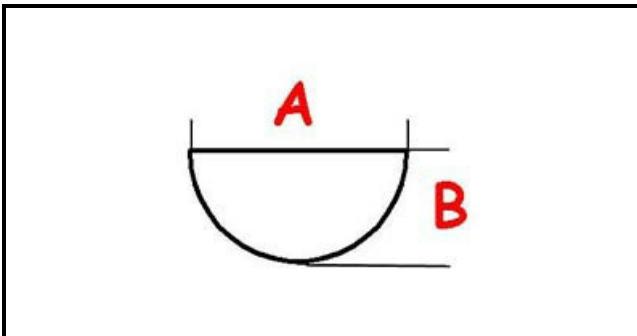

3108697

HANDLE FOR MERTIK GAS VALVE

Date: 06-04-2025

ORIGINAL
OSP
SPARE PARTS

Technical data

DEPTH MM	A=8mm
WIDTH MM	B=6,5mm
EXTERNAL DIAMETER mm	Ø=60mm
NUMBER OF POSITIONS	1-7
HOLE FOR HALF-MOON SHAFT	MEZZALUNA/HALF-MOON