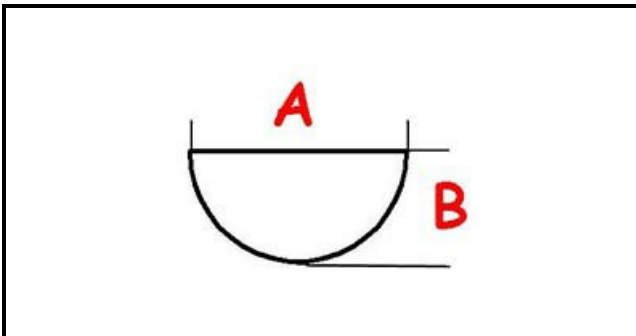

3108700

HANDLE

Date: 15-11-2024

ORIGINAL
OSP
SPARE PARTS**Technical data**

DEPTH MM	A=8mm
WIDTH MM	B=6mm
EXTERNAL DIAMETER mm	Ø=71mm
HOLE FOR HALF-MOON SHAFT	MEZZALUNA/HALF-MOON
MAXIMUM TEMPERATURE °	T max=270°