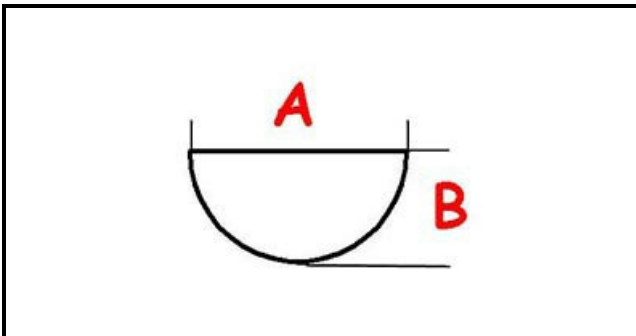

3108700

HANDLE

Date: 23-02-2025

ORIGINAL
OSP
SPARE PARTS**Technical data**

DEPTH MM	A=8mm
WIDTH MM	B=6mm
EXTERNAL DIAMETER mm	Ø=71mm
HOLE FOR HALF-MOON SHAFT	MEZZALUNA/HALF-MOON
MAXIMUM TEMPERATURE °	T max=270°