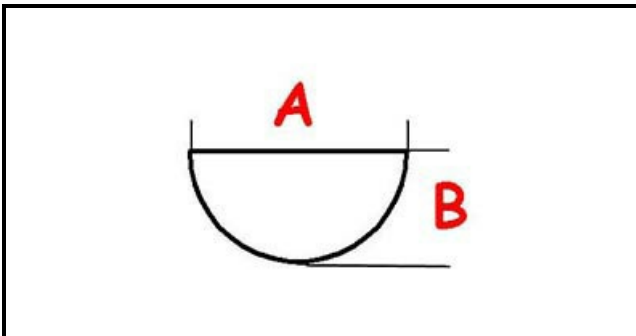

3108701

**HANDLE ENCODER**

Date: 23-02-2025

ORIGINAL  
**OSP**  
SPARE PARTS**Technical data**

DEPTH MM	A=6mm
WIDTH MM	B=5mm
EXTERNAL DIAMETER mm	Ø=40mm
HOLE FOR HALF-MOON SHAFT	MEZZALUNA/HALF-MOON

**Manufacturer code**