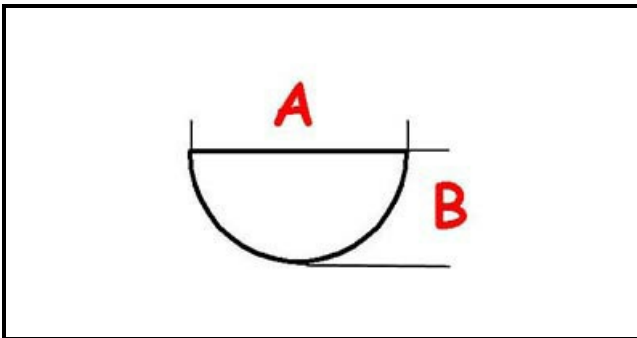

3108701

**HANDLE ENCODER**

Date: 15-11-2024

ORIGINAL  
**OSP**  
SPARE PARTS**Technical data**

DEPTH MM	A=6mm
WIDTH MM	B=5mm
EXTERNAL DIAMETER mm	Ø=40mm
HOLE FOR HALF-MOON SHAFT	MEZZALUNA/HALF-MOON

**Manufacturer code**