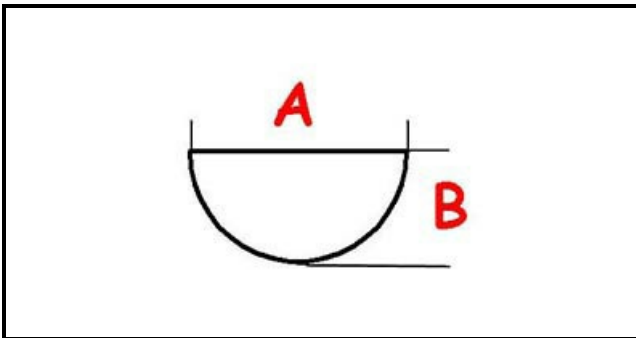

3108703

HANDLE

Date: 15-11-2024

ORIGINAL
OSP
SPARE PARTS**Technical data**

DEPTH MM	A=6mm
WIDTH MM	B=4mm
EXTERNAL DIAMETER mm	Ø=48mm
NUMBER OF POSITIONS	0-1
HOLE FOR HALF-MOON SHAFT	MEZZALUNA/HALF-MOON

Manufacturer code