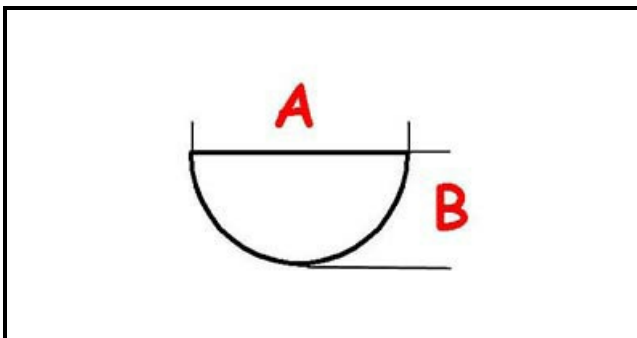

## Technical data

DEPTH MM	A=6mm
WIDTH MM	B=4mm
EXTERNAL DIAMETER mm	Ø=48mm
NUMBER OF POSITIONS	0-1
HOLE FOR HALF-MOON SHAFT	MEZZALUNA/HALF-MOON