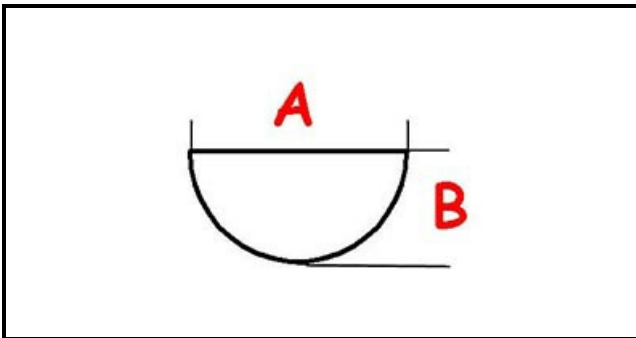

3108704

HANDLE Ø08X6,5

Date: 15-11-2024

ORIGINAL
OSP
SPARE PARTS**Technical data**

| | |
|--------------------------|---------------------|
| DEPTH MM | A=8mm |
| WIDTH MM | B=6mm |
| EXTERNAL DIAMETER mm | Ø=77mm |
| HOLE FOR HALF-MOON SHAFT | MEZZALUNA/HALF-MOON |
| SCREEN PRINTING | 3108705 |