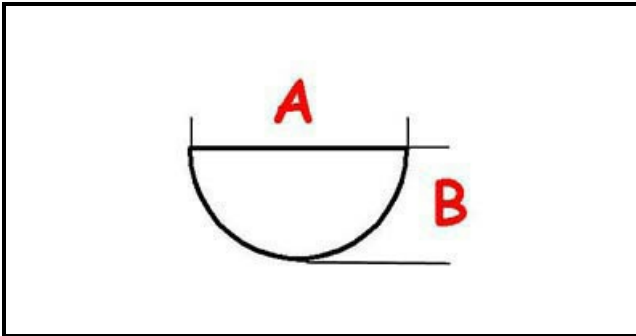

3108719

Date: 01-11-2024

**ORIGINAL
OSP
SPARE PARTS**

Technical data

DEPTH MM	A=6mm
WIDTH MM	B=5mm
HEIGHT MM	H=8,5mm
EXTERNAL DIAMETER mm	Ø=60mm
HOLE FOR HALF-MOON SHAFT	MEZZALUNA/HALF-MOON

Manufacturer code