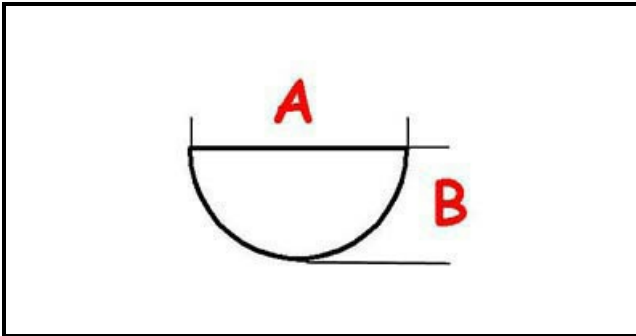

3108720

Date: 01-11-2024

ORIGINAL
OSP
SPARE PARTS

Technical data

DEPTH MM	A=6mm
WIDTH MM	B=5mm
HEIGHT MM	H=8,5mm
EXTERNAL DIAMETER mm	Ø=60mm
HOLE FOR HALF-MOON SHAFT	MEZZALUNA/HALF-MOON

Manufacturer code

ELECTROLUX PROFESSIONAL S.P.A.