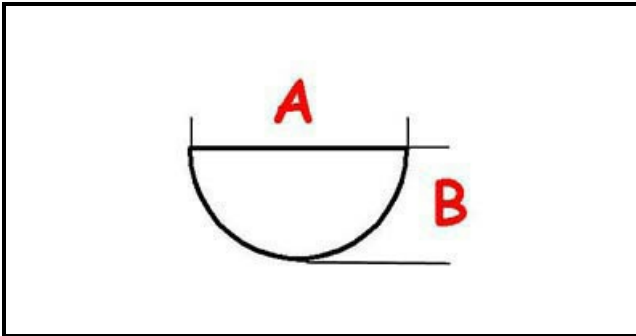

3108720

Date: 25-11-2024

ORIGINAL
OSP
SPARE PARTS

Technical data

DEPTH MM	A=6mm
WIDTH MM	B=5mm
HEIGHT MM	H=8,5mm
EXTERNAL DIAMETER mm	Ø=60mm
HOLE FOR HALF-MOON SHAFT	MEZZALUNA/HALF-MOON

Manufacturer code

ELECTROLUX PROFESSIONAL S.P.A.