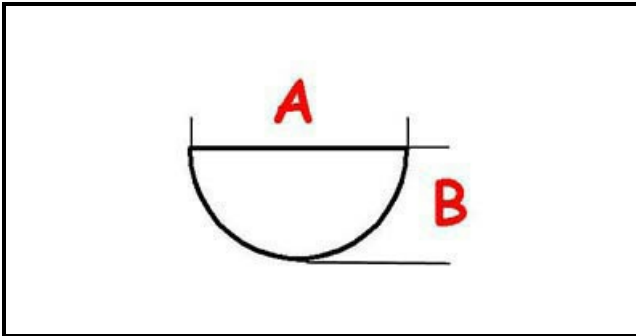

3108720

Date: 24-02-2025

**ORIGINAL**
OSP
SPARE PARTS

Technical data

DEPTH MM	A=6mm
WIDTH MM	B=5mm
HEIGHT MM	H=8,5mm
EXTERNAL DIAMETER mm	Ø=60mm
HOLE FOR HALF-MOON SHAFT	MEZZALUNA/HALF-MOON

Manufacturer code