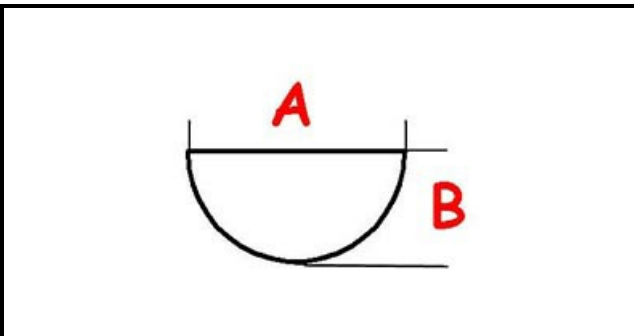

3108734

KNOB D72 Ø8 GAS TAP GREY

Date: 22-12-2024

ORIGINAL
OSP
SPARE PARTS**Technical data**

DEPTH MM	A=8mm
WIDTH MM	B=6mm
EXTERNAL DIAMETER mm	Ø=72mm
NUMBER OF POSITIONS	4
HOLE FOR HALF-MOON SHAFT	MEZZALUNA/HALF -MOON SHAFT