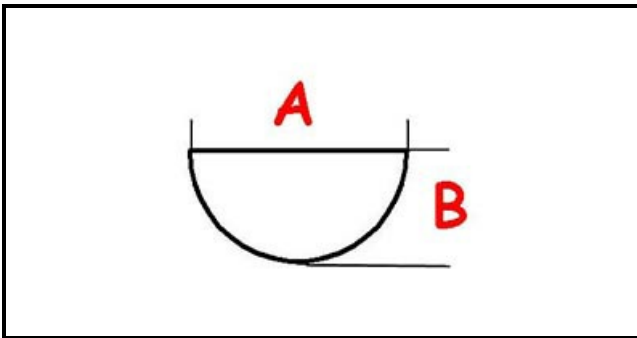

3108743

KNOB 150-290°C

Date: 06-04-2025

ORIGINAL
OSP
SPARE PARTS

Technical data

DEPTH MM	A=8mm
WIDTH MM	B=6mm
EXTERNAL DIAMETER mm	Ø=70mm
HOLE FOR HALF-MOON SHAFT	MEZZALUNA/HALF-MOON SHAFT
MAXIMUM TEMPERATURE °	Tmax=290°C