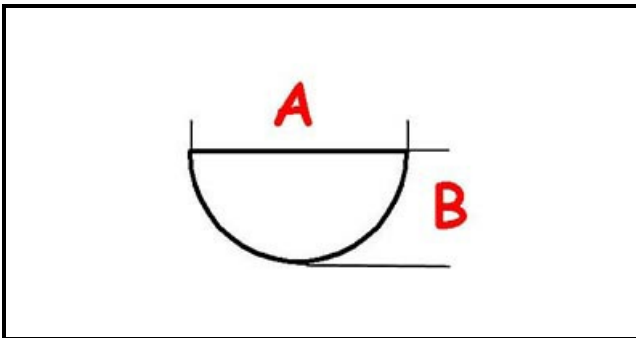

3108744

**KNOB POTENTIOMETER D.18,5 H12**

Date: 24-02-2025

ORIGINAL  
**OSP**  
SPARE PARTS**Technical data**

DEPTH MM	A=6mm
WIDTH MM	B=5mm
HEIGHT MM	H=12mm
EXTERNAL DIAMETER mm	Ø=18,5mm
HOLE FOR HALF-MOON SHAFT	MEZZALUNA/HALF-MOON