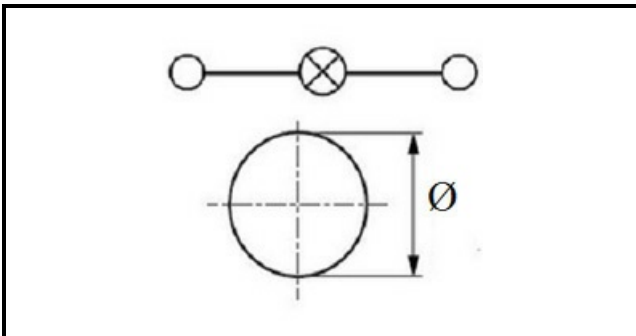

1104180

RED LIGHT WITH RING D. 12MM 250V

Date: 25-02-2025

**Technical data**

DIAMETER mm	D=12mm
MONOPHASE	V230
NUMBER OF POLES	POLES=2
LAMP TYPE	ROSSA/RED
FASTON MM	6,3mm

Manufacturer code

COMENDA - ALI GROUP SRL A SOCIO UNICO