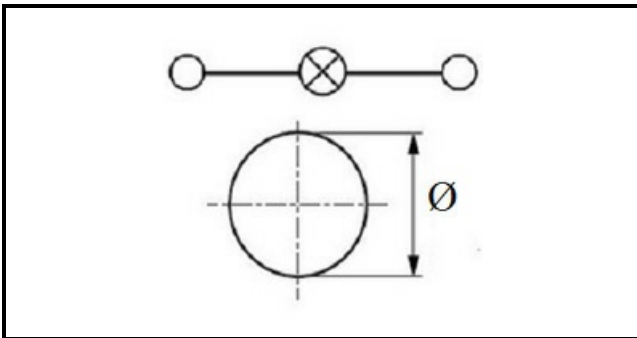

1104180

**RED LIGHT WITH RING D. 12MM 250V**

Date: 15-11-2024

**Technical data**

DIAMETER mm	D=12mm
MONOPHASE	V230
NUMBER OF POLES	POLES=2
LAMP TYPE	ROSSA/RED
FASTON MM	6,3mm

**Manufacturer code**

COMENDA - ALI GROUP SRL A SOCIO UNICO