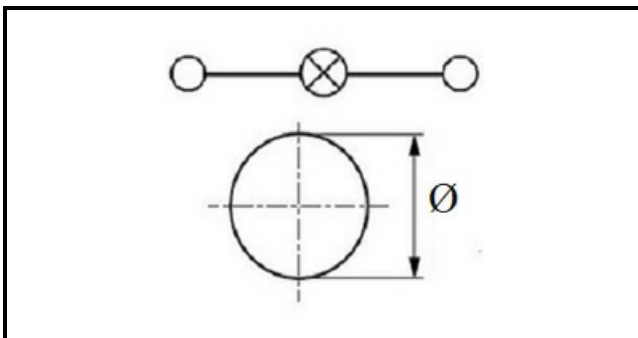

### Technical data

DIAMETER mm	D=12mm
MONOPHASE	V230
NUMBER OF POLES	POLES=2
LAMP TYPE	ROSSA/RED
FASTON MM	6,3mm