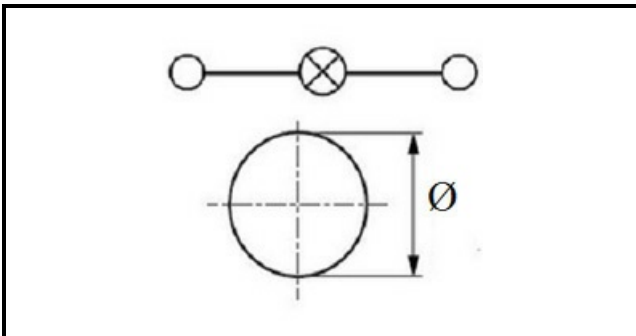

1104180

RED LIGHT WITH RING D. 12MM 250V

Date: 10-01-2025

**Technical data**

| | |
|-----------------|-----------|
| DIAMETER mm | D=12mm |
| MONOPHASE | V230 |
| NUMBER OF POLES | POLES=2 |
| LAMP TYPE | ROSSA/RED |
| FASTON MM | 6,3mm |