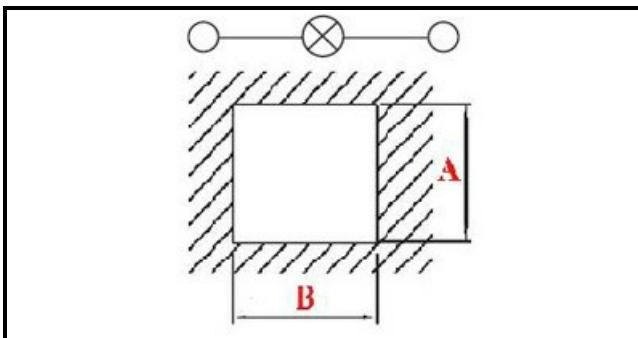

1104197

SQUARE GREEN LIGHT 220V

Date: 10-03-2025

Technical data

DEPTH MM	A=25mm
WIDTH MM	B=25mm
MONOPHASE	VOLT=t230
NUMBER OF POLES	poles=2
LAMP TYPE	VERDE/GREEN
FASTON MM	6,3mm