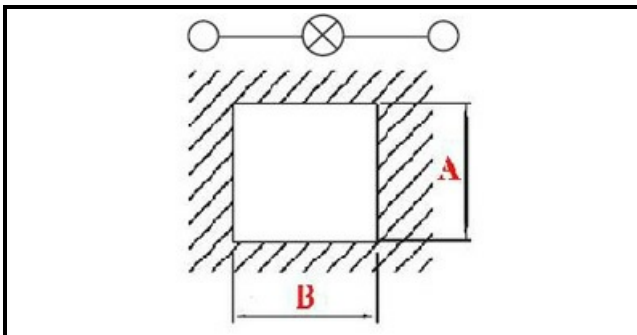

1104197

SQUARE GREEN LIGHT 220V

Date: 22-12-2024

**Technical data**

DEPTH MM	A=25mm
WIDTH MM	B=25mm
MONOPHASE	VOLT=t230
NUMBER OF POLES	poles=2
LAMP TYPE	VERDE/GREEN
FASTON MM	6,3mm