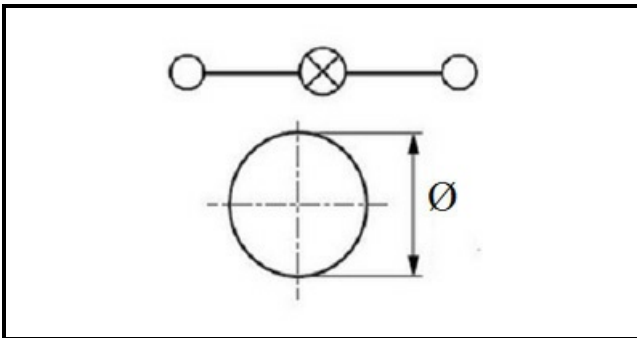

1104321

GREEN LAMP 250V

Date: 30-01-2025

**Technical data**

DIAMETER mm

 \varnothing 6mm**Manufacturer code**

ELECTROLUX PROFESSIONAL S.P.A.