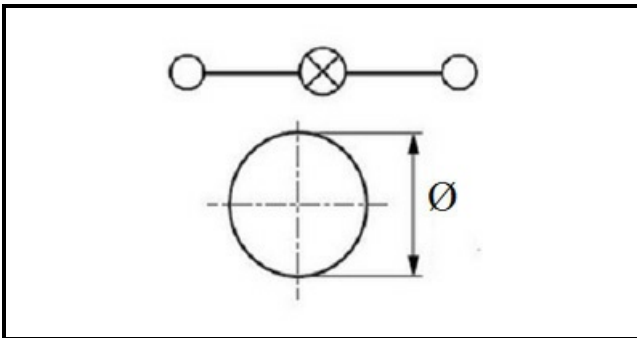

1104321

GREEN LAMP 250V

Date: 22-11-2024

**Technical data**

DIAMETER mm

 \varnothing 6mm**Manufacturer code**

ELECTROLUX PROFESSIONAL S.P.A.