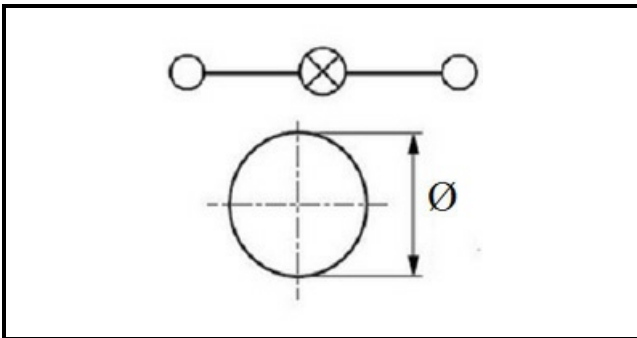

1104321

GREEN LAMP 250V

Date: 20-09-2024

**Technical data**

DIAMETER mm

 \varnothing 6mm**Manufacturer code**

ELECTROLUX PROFESSIONAL S.P.A.