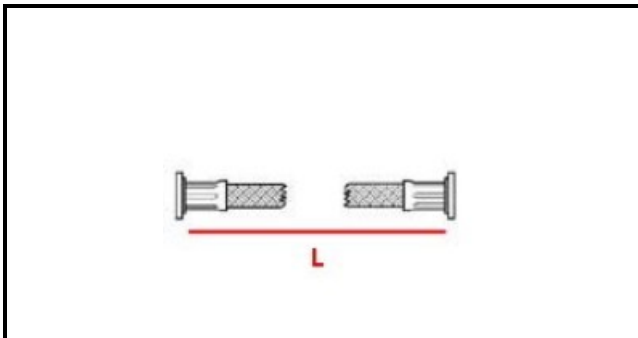

2110166

**FLEXIBLE GAS HOSE 1/2"FF L=1000MM UNI EN14800**

Date: 09-01-2025

**Technical data**

DEPTH MM	L=1000mm
GAS THREAD	F-F 1/2
MATERIAL	INOX/GAS