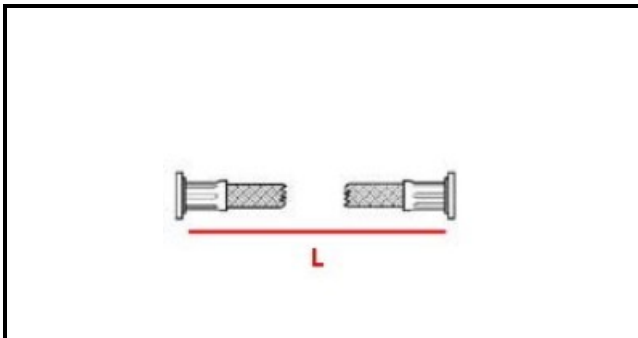

2110166

**FLEXIBLE GAS HOSE 1/2"FF L=1000MM UNI EN14800**

Date: 24-11-2024

**Technical data**

DEPTH MM	L=1000mm
GAS THREAD	F-F 1/2
MATERIAL	INOX/GAS