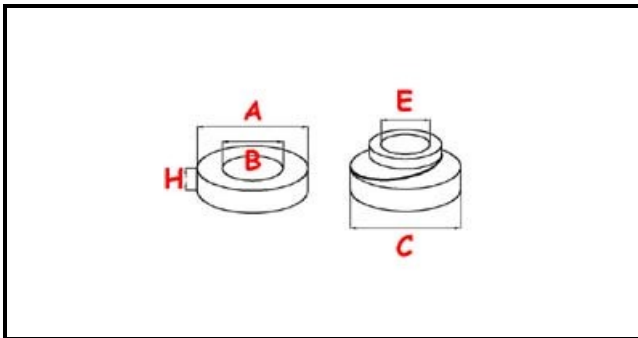

3110018

COMPLETE MECHANIC SEAL 12X26X8 D.12

Date: 23-02-2025

Technical data

MECHANIC SEAL EXTERNAL DIAMETER mm	C=24,5mm
MECHANIC SEAL INTERNAL DIAMETER mm	E=12mm
BAKED CLAY SEAL EXTERNAL DIAMETER mm	A=26mm
BAKED CLAY SEAL INTERNAL DIAMETER mm	B=14mm
BAKED CLAY SEAL HEIGHT mm	H=8mm