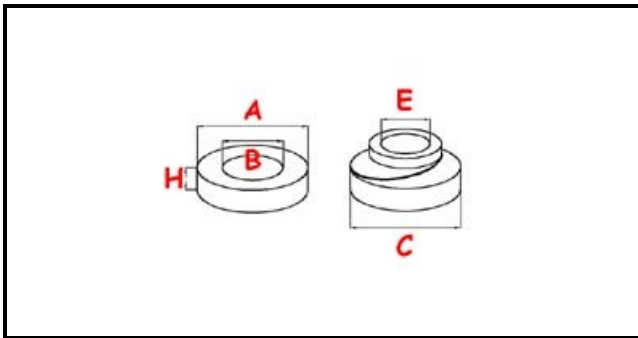

3110018

COMPLETE MECHANIC SEAL 12X26X8 D.12

Date: 03-04-2025

Technical data

MECHANIC SEAL EXTERNAL DIAMETER mm	C=24,5mm
MECHANIC SEAL INTERNAL DIAMETER mm	E=12mm
BAKED CLAY SEAL EXTERNAL DIAMETER mm	A=26mm
BAKED CLAY SEAL INTERNAL DIAMETER mm	B=14mm
BAKED CLAY SEAL HEIGHT mm	H=8mm