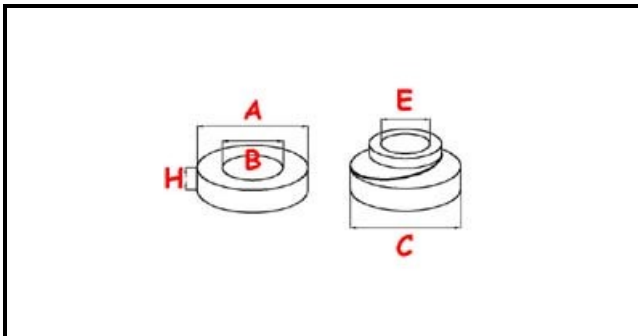

## Technical data

BAKED CLAY SEAL HEIGHT mm	H=5,5mm
BAKED CLAY SEAL EXTERNAL DIAMETER mm	A=26mm
BAKED CLAY SEAL INTERNAL DIAMETER mm	B=14mm
MECHANIC SEAL EXTERNAL DIAMETER mm	C=24,5mm
MECHANIC SEAL INTERNAL DIAMETER mm	E=10mm