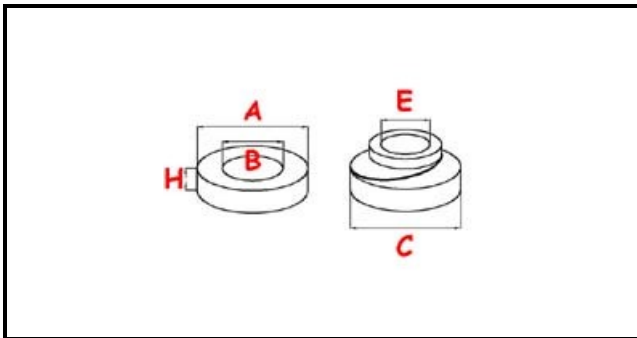

## Technical data

BAKED CLAY SEAL HEIGHT mm	H=5,5mm
BAKED CLAY SEAL EXTERNAL DIAMETER mm	A=26mm
BAKED CLAY SEAL INTERNAL DIAMETER mm	B=14mm
MECHANIC SEAL EXTERNAL DIAMETER mm	C=24,5mm
MECHANIC SEAL INTERNAL DIAMETER mm	E=11mm