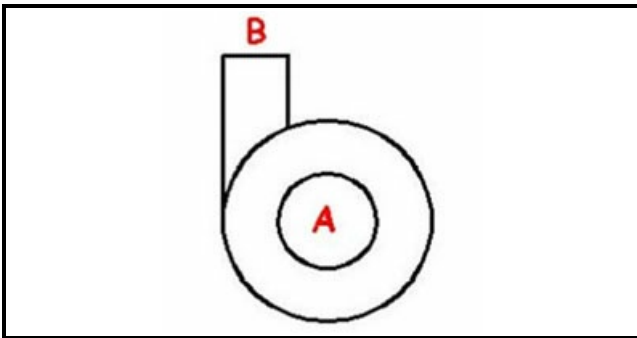

1103139

BODY PUMP 1,5HP LGB

Date: 22-04-2025

ORIGINAL
OSP
SPARE PARTS

Technical data

DIAMETER SUCTION mm	A=57mm
DIAMETER FLOW mm	B=42mm
DIRECTION OF ROTATION LEFT	SX / LEFT

Manufacturer code

SILANOS SRL