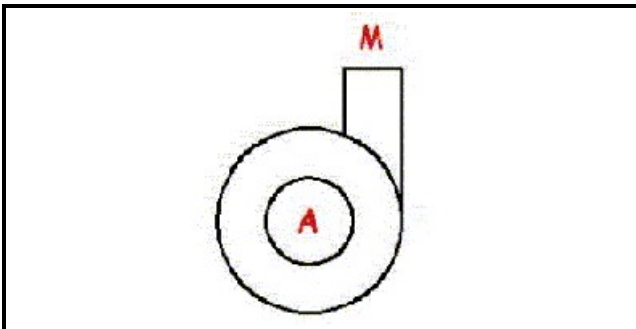

1103141

**BODY PUMP 1204-1205-1241-1243**

Date: 30-01-2025

**Technical data**

DIAMETER SUCTION mm	A=63mm
DIAMETER FLOW mm	M=54mm
DIRECTION OF ROTATION RIGHT	DX / RIGHT

**Manufacturer code**

HOONVED - ALI GROUP SRL A SOCIO UNICO