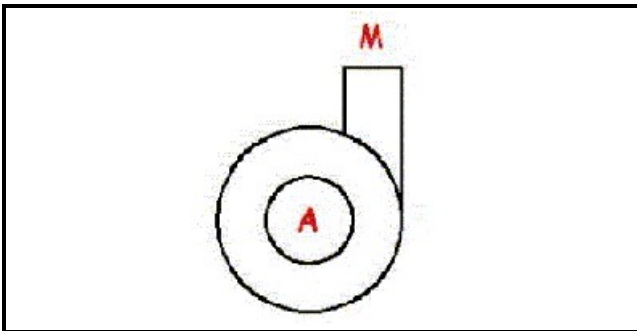

## Technical data

DIAMETER SUCTION mm	A=63mm
DIAMETER FLOW mm	M=54mm
DIRECTION OF ROTATION RIGHT	DX / RIGHT