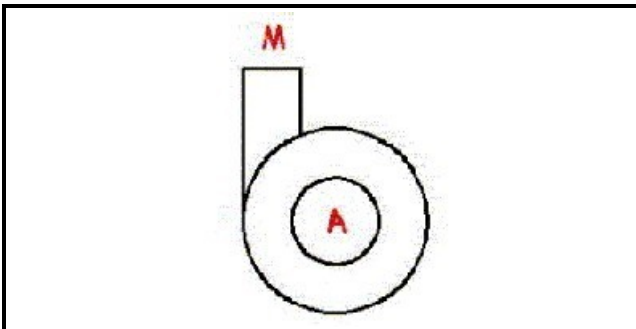

1103144

**BODY PUMP 1225-1226-2241**

Date: 16-03-2025

**Technical data**

DIAMETER SUCTION mm	A=63mm
DIAMETER FLOW mm	M=48mm
DIRECTION OF ROTATION LEFT	SX / LEFT

**Manufacturer code**

NIDEC FIR INTERNATIONAL SRL