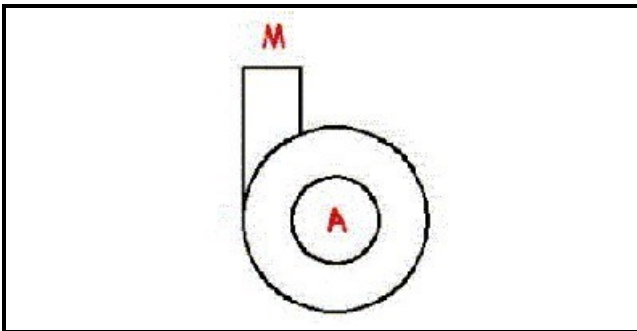

1103146

BODY PUMP 1292-2216-3911

Date: 09-04-2025

Technical data

DIAMETER SUCTION mm	A=45mm
DIAMETER FLOW mm	M=42mm
DIRECTION OF ROTATION LEFT	SX / LEFT

Manufacturer code

NIDEC FIR INTERNATIONAL SRL