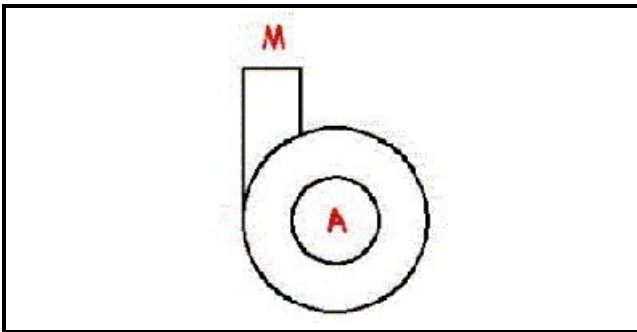

1103147

BODY PUMP 1293-1295

Date: 04-04-2025

Technical data

DIAMETER SUCTION mm	A=63mm
DIAMETER FLOW mm	M=48mm
DIRECTION OF ROTATION LEFT	SX / LEFT

Manufacturer code

NIDEC FIR INTERNATIONAL SRL