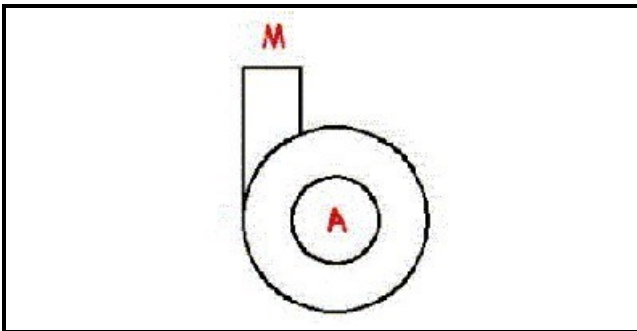

## Technical data

DIAMETER SUCTION mm	A=45mm
DIAMETER FLOW mm	M=42mm
DIRECTION OF ROTATION LEFT	SX / LEFT