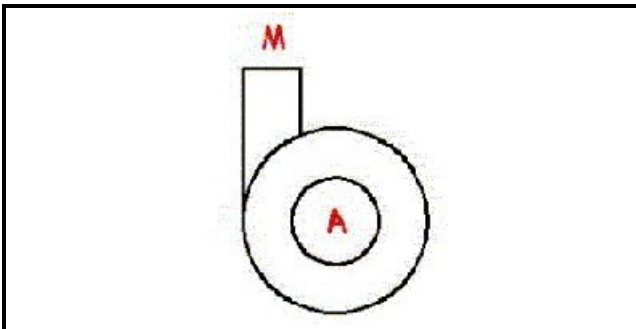

1103152

**BODY PUMP B237**

Date: 22-12-2024

**Technical data**

DIAMETER SUCTION mm	A=50mm
DIAMETER FLOW mm	M=50mm
DIRECTION OF ROTATION LEFT	SX / LEFT

**Manufacturer code**

NIDEC FIR INTERNATIONAL SRL

ELETTROBAR EUROTEC SRL