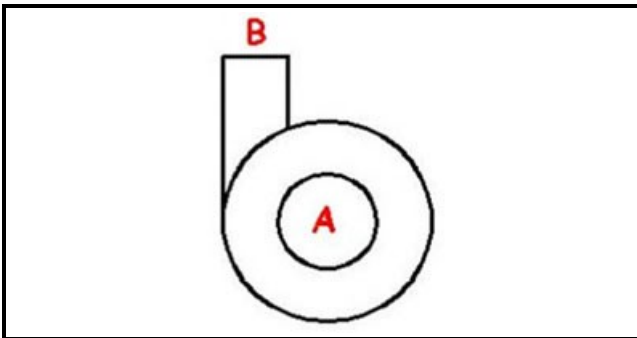

1103166

BODY PUMP 1275303/W

Date: 24-11-2024

**Technical data**

DIAMETER SUCTION mm	A=62mm
DIAMETER FLOW mm	M=62mm
DIRECTION OF ROTATION LEFT	SX / LEFT

Manufacturer code

DIHR - ALI GROUP SRL A SOCIO UNICO

NIDEC FIR INTERNATIONAL SRL