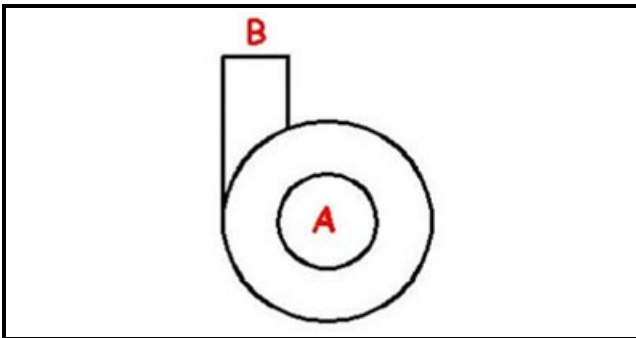

1103166

BODY PUMP 1275303/W

Date: 15-02-2025

**Technical data**

DIAMETER SUCTION mm	A=62mm
DIAMETER FLOW mm	M=62mm
DIRECTION OF ROTATION LEFT	SX / LEFT

Manufacturer code

DIHR - ALI GROUP SRL A SOCIO UNICO

NIDEC FIR INTERNATIONAL SRL