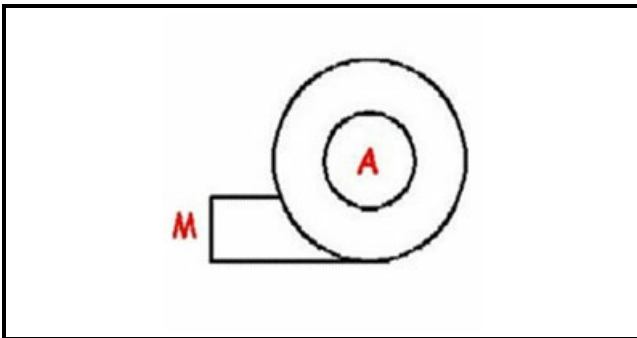

1103219

**BODY PUMP DIHR**

Date: 22-01-2025

ORIGINAL  
**OSP**  
SPARE PARTS**Technical data**

DIAMETER SUCTION mm	A=60mm
DIAMETER FLOW mm	M=49mm
DIRECTION OF ROTATION LEFT	SX / LEFT