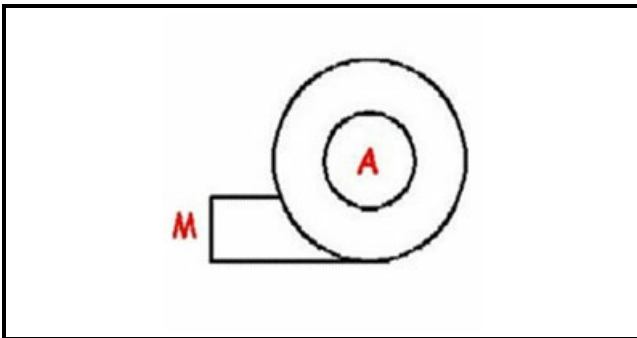

1103219

BODY PUMP DIHR

Date: 19-12-2024

ORIGINAL
OSP
SPARE PARTS**Technical data**

DIAMETER SUCTION mm	A=60mm
DIAMETER FLOW mm	M=49mm
DIRECTION OF ROTATION LEFT	SX / LEFT