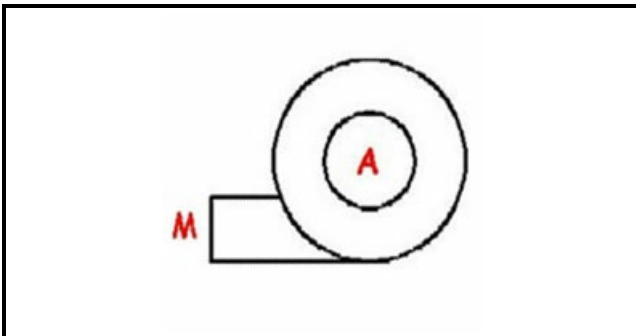

1103219

BODY PUMP DIHR

Date: 15-11-2024

ORIGINAL
OSP
SPARE PARTS**Technical data**

DIAMETER SUCTION mm	A=60mm
DIAMETER FLOW mm	M=49mm
DIRECTION OF ROTATION LEFT	SX / LEFT