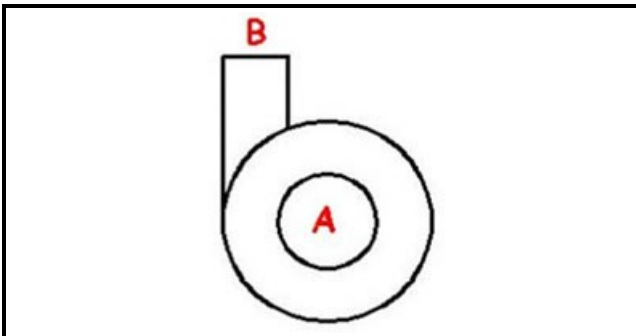

1103226

PUMP BODY 1 HP LGB

Date: 15-11-2024

**Technical data**

DIAMETER SUCTION mm	A=45mm
DIAMETER FLOW mm	M=39mm
DIRECTION OF ROTATION LEFT	SX / LEFT

Manufacturer code

COMENDA - ALI GROUP SRL A SOCIO UNICO