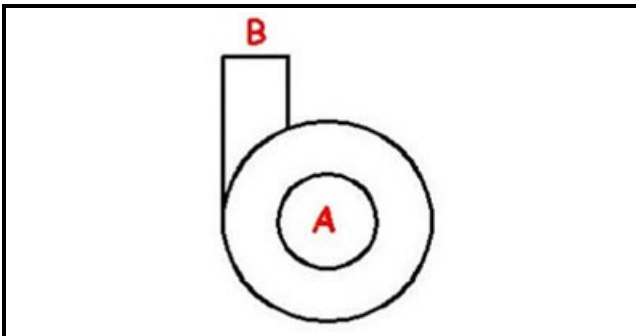

1103226

PUMP BODY 1 HP LGB

Date: 22-01-2025

**Technical data**

DIAMETER SUCTION mm	A=45mm
DIAMETER FLOW mm	M=39mm
DIRECTION OF ROTATION LEFT	SX / LEFT

Manufacturer code

COMENDA - ALI GROUP SRL A SOCIO UNICO