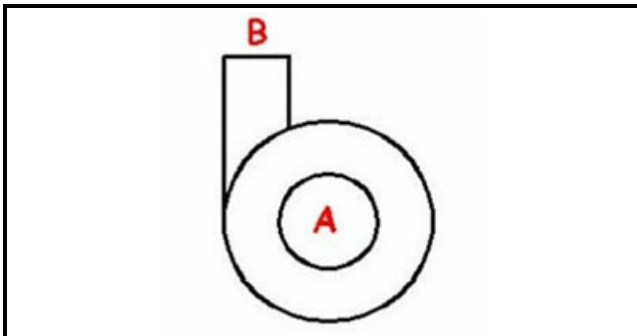

1103283

**PUMP BODY 053**

Date: 23-11-2024

ORIGINAL  
**OSP**  
SPARE PARTS**Technical data**

DIAMETER SUCTION mm	A=50mm
DIAMETER FLOW mm	M=45mm
DIRECTION OF ROTATION LEFT	SX / LEFT

**Manufacturer code**

ELFRAMO SPA