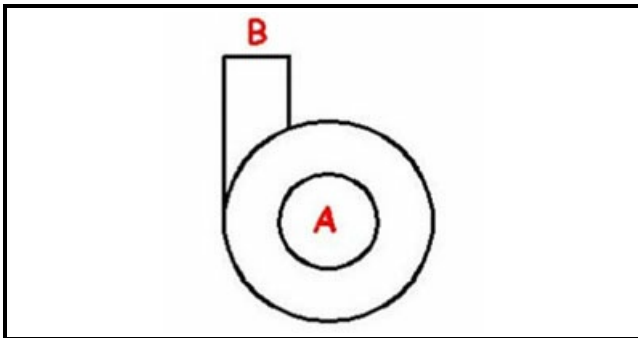

1103283

PUMP BODY 053

Date: 23-02-2025

ORIGINAL
OSP
SPARE PARTS**Technical data**

DIAMETER SUCTION mm	A=50mm
DIAMETER FLOW mm	M=45mm
DIRECTION OF ROTATION LEFT	SX / LEFT

Manufacturer code

ELFRAMO SPA