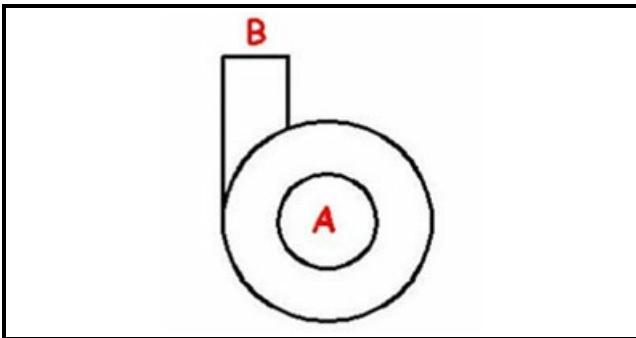

1103287

PUMP COVER 2247 F 0,5HP

Date: 21-11-2024

**Technical data**

DIAMETER SUCTION mm	A=38mm
DIAMETER FLOW mm	M=40mm
DIRECTION OF ROTATION LEFT	SX / LEFT

Manufacturer code

NIDEC FIR INTERNATIONAL SRL

COMENDA - ALI GROUP SRL A SOCIO UNICO