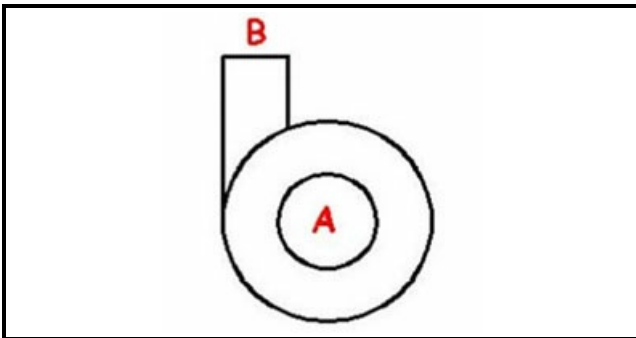

1103357

BODY PUMP EP30

Date: 23-02-2025

ORIGINAL
OSP
SPARE PARTS**Technical data**

DIAMETER SUCTION mm	A=32mm
DIAMETER FLOW mm	M=32mm
DIRECTION OF ROTATION	SX / EFT
LEFT	

Manufacturer code

OMNIWASH GROUP SRL