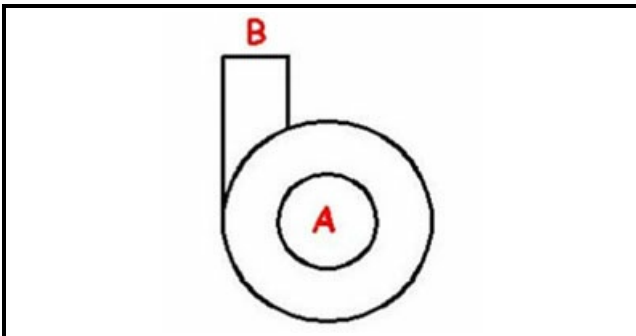

1103357

BODY PUMP EP30

Date: 21-11-2024

ORIGINAL
OSP
SPARE PARTS**Technical data**

DIAMETER SUCTION mm	A=32mm
DIAMETER FLOW mm	M=32mm
DIRECTION OF ROTATION	SX / EFT
LEFT	

Manufacturer code

OMNIWASH SRL - SOCIETA' A SOCIO UNICO