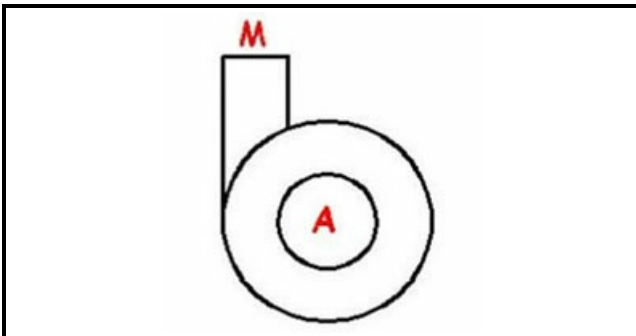

1103358

BODY PUMP EP100

Date: 22-12-2024

ORIGINAL
OSP
SPARE PARTS**Technical data**

DIAMETER SUCTION mm	A=46mm
DIAMETER FLOW mm	M=39mm
DIRECTION OF ROTATION LEFT	SX / LEFT

Manufacturer code

OMNIWASH SRL - SOCIETA' A SOCIO UNICO