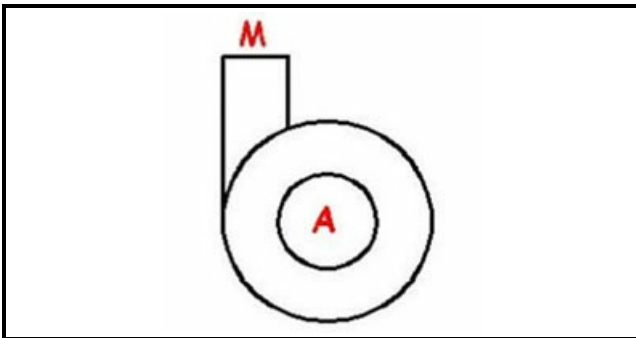

1103358

BODY PUMP EP100

Date: 22-01-2025

ORIGINAL
OSP
SPARE PARTS**Technical data**

DIAMETER SUCTION mm	A=46mm
DIAMETER FLOW mm	M=39mm
DIRECTION OF ROTATION LEFT	SX / LEFT

Manufacturer code

OMNIWASH SRL - SOCIETA' A SOCIO UNICO