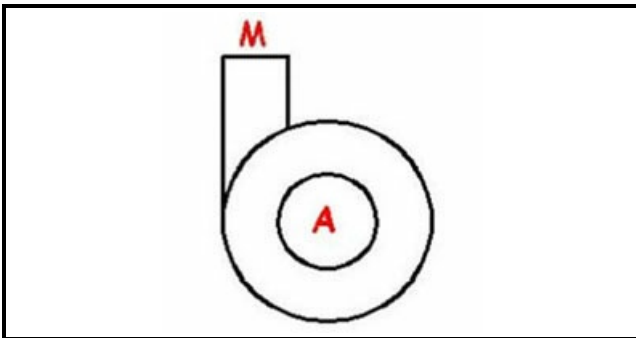

1103358

BODY PUMP EP100

Date: 15-11-2024

ORIGINAL
OSP
SPARE PARTS**Technical data**

DIAMETER SUCTION mm	A=46mm
DIAMETER FLOW mm	M=39mm
DIRECTION OF ROTATION LEFT	SX / LEFT

Manufacturer code

OMNIWASH SRL - SOCIETA' A SOCIO UNICO