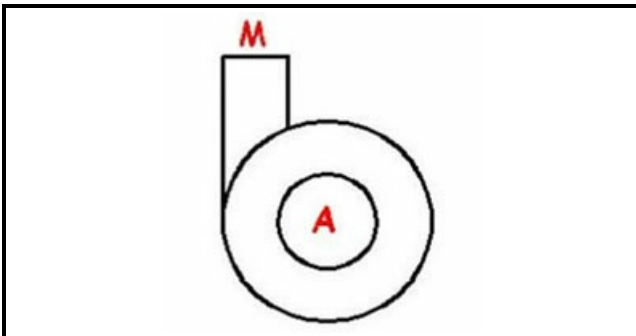

1103358

**BODY PUMP EP100**

Date: 23-02-2025

ORIGINAL  
**OSP**  
SPARE PARTS**Technical data**

DIAMETER SUCTION mm	A=46mm
DIAMETER FLOW mm	M=39mm
DIRECTION OF ROTATION LEFT	SX / LEFT

**Manufacturer code**