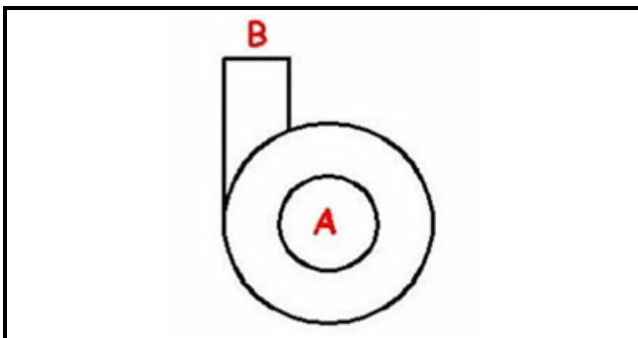

1103420

**FLANGE FOR BODY PUMP T90**

Date: 15-03-2025

**Technical data**

|                               |           |
|-------------------------------|-----------|
| DIAMETER FLOW mm              | M=20mm    |
| DIRECTION OF ROTATION<br>LEFT | SX / LEFT |