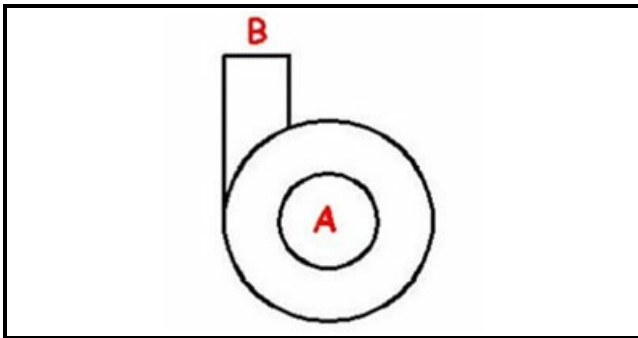

1103420

FLANGE FOR BODY PUMP T90

Date: 16-04-2025

Technical data

DIAMETER FLOW mm	M=20mm
DIRECTION OF ROTATION LEFT	SX / LEFT

Manufacturer code

LOTUS SPA
ELETTROBAR EUROTEC SRL
MBM- EUROTEC SRL -