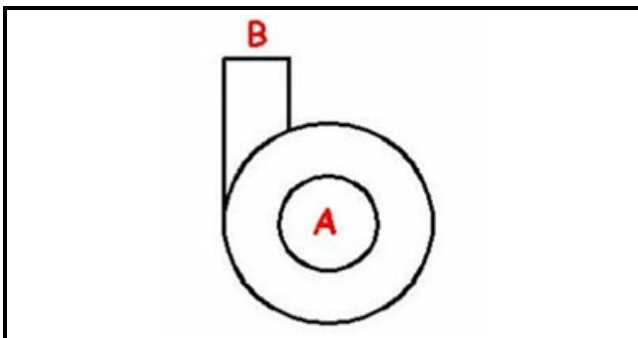

1103420

FLANGE FOR BODY PUMP T90

Date: 22-12-2024

**Technical data**

DIAMETER FLOW mm	M=20mm
DIRECTION OF ROTATION LEFT	SX / LEFT

Manufacturer code

LOTUS SPA
ELETTROBAR EUROTEC SRL
MBM- EUROTEC SRL -