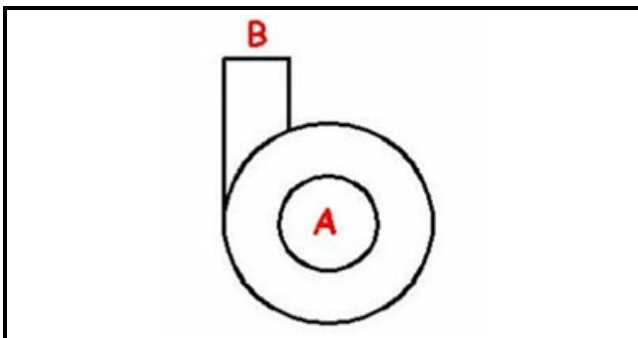

1103420

FLANGE FOR BODY PUMP T90

Date: 31-01-2025

**Technical data**

DIAMETER FLOW mm	M=20mm
DIRECTION OF ROTATION LEFT	SX / LEFT

Manufacturer code

LOTUS SPA
ELETTROBAR EUROTEC SRL
MBM- EUROTEC SRL -