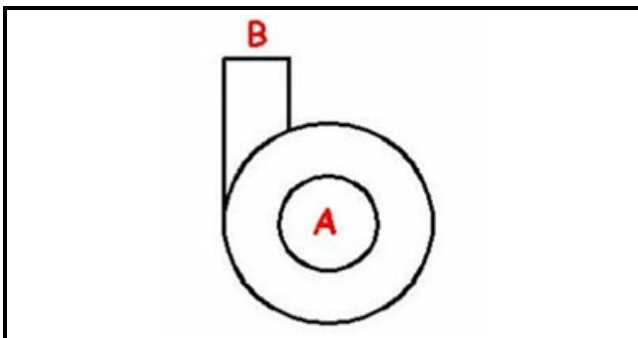

1103420

FLANGE FOR BODY PUMP T90

Date: 22-11-2024

Technical data

DIAMETER FLOW mm	M=20mm
DIRECTION OF ROTATION LEFT	SX / LEFT

Manufacturer code

LOTUS SPA
ELETTROBAR EUROTEC SRL
MBM- EUROTEC SRL -