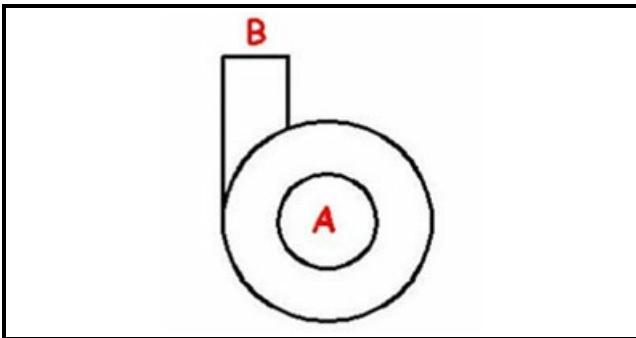

1103425

**BODY PUMP PART**

Date: 30-01-2025

**Technical data**

DIAMETER SUCTION mm	A=44mm
---------------------	--------

**Manufacturer code**

LOTUS SPA
MBM- EUROTEC SRL -
ELETTROBAR EUROTEC SRL