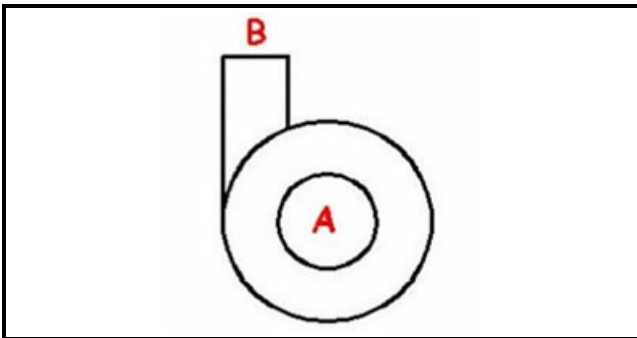

1103425

BODY PUMP PART

Date: 15-03-2025

Technical data

| | |
|---------------------|--------|
| DIAMETER SUCTION mm | A=44mm |
|---------------------|--------|

Manufacturer code

| |
|------------------------|
| LOTUS SPA |
| MBM- EUROTEC SRL - |
| ELETTROBAR EUROTEC SRL |