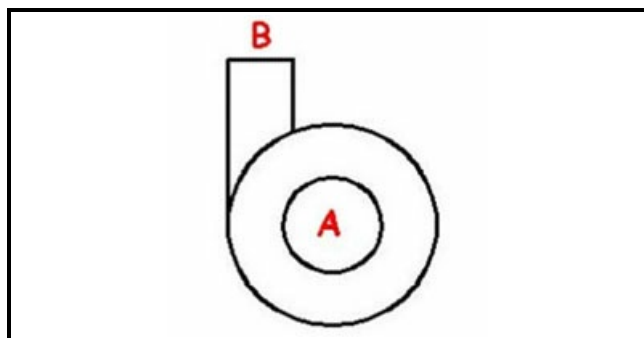

## Technical data

DIAMETER SUCTION mm	A=44mm
DIAMETER FLOW mm	M=20mm
DIRECTION OF ROTATION LEFT	SX / LEFT