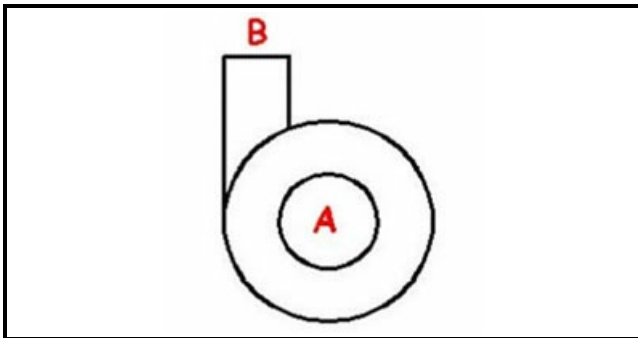

1103426

**BODY PUMP T90 COMPLETE**

Date: 22-12-2024

**Technical data**

DIAMETER SUCTION mm	A=44mm
DIAMETER FLOW mm	M=20mm
DIRECTION OF ROTATION LEFT	SX / LEFT