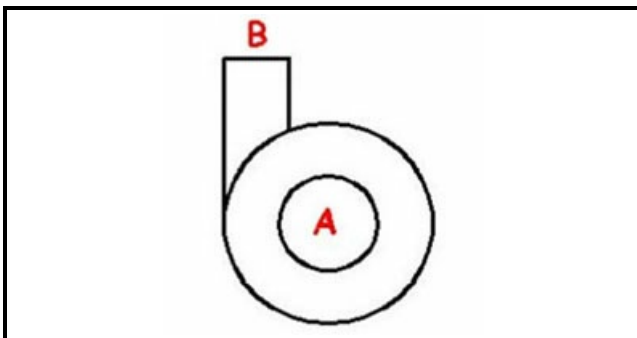

1103426

**BODY PUMP T90 COMPLETE**

Date: 23-02-2025

**Technical data**

DIAMETER SUCTION mm	A=44mm
DIAMETER FLOW mm	M=20mm
DIRECTION OF ROTATION LEFT	SX / LEFT