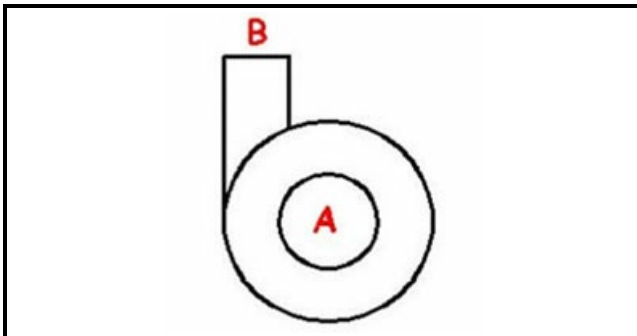

1103426

BODY PUMP T90 COMPLETE

Date: 22-01-2025

**Technical data**

DIAMETER SUCTION mm	A=44mm
DIAMETER FLOW mm	M=20mm
DIRECTION OF ROTATION LEFT	SX / LEFT