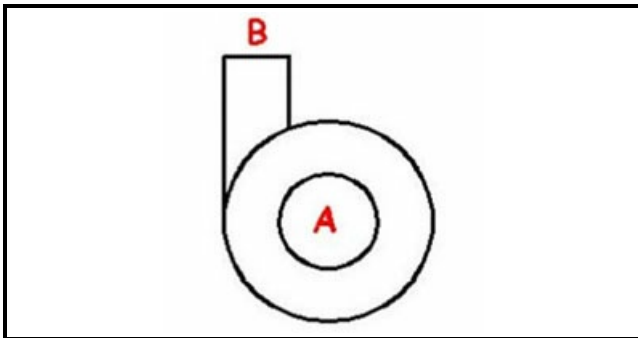

1103426

BODY PUMP T90 COMPLETE

Date: 15-11-2024

**Technical data**

DIAMETER SUCTION mm	A=44mm
DIAMETER FLOW mm	M=20mm
DIRECTION OF ROTATION LEFT	SX / LEFT