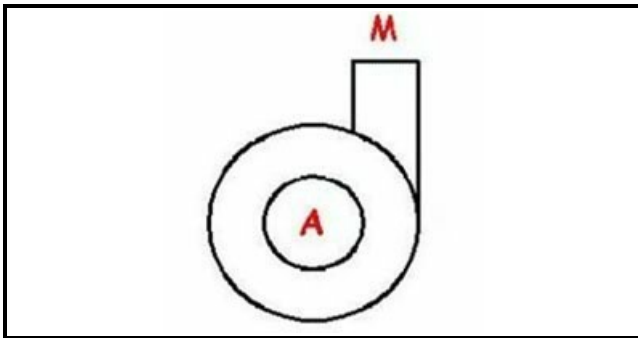

1103427

RIGHT BODY PUMP T19

Date: 26-04-2025

Technical data

DIAMETER SUCTION mm	A=28mm
DIAMETER FLOW mm	M=28mm
DIRECTION OF ROTATION RIGHT	DX / RIGHT