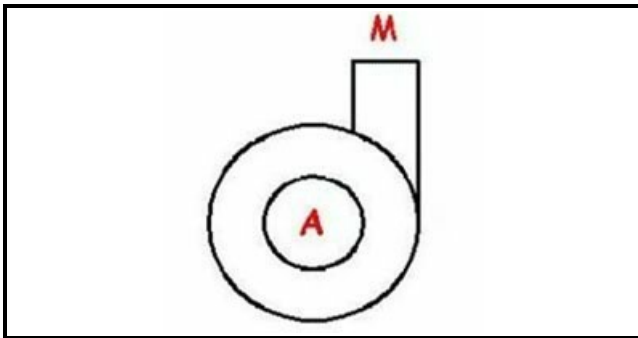

1103427

RIGHT BODY PUMP T19

Date: 05-04-2025

Technical data

DIAMETER SUCTION mm	A=28mm
DIAMETER FLOW mm	M=28mm
DIRECTION OF ROTATION RIGHT	DX / RIGHT