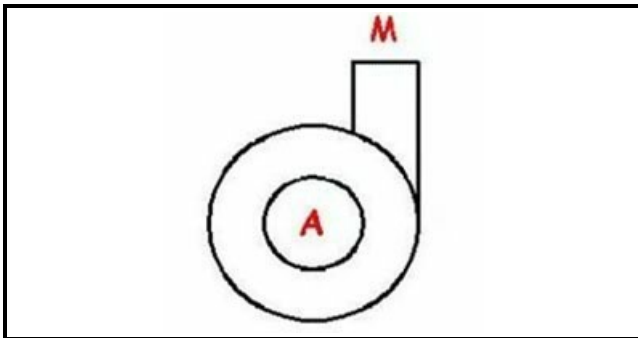

1103427

RIGHT BODY PUMP T19

Date: 15-11-2024

**Technical data**

DIAMETER SUCTION mm	A=28mm
DIAMETER FLOW mm	M=28mm
DIRECTION OF ROTATION RIGHT	DX / RIGHT