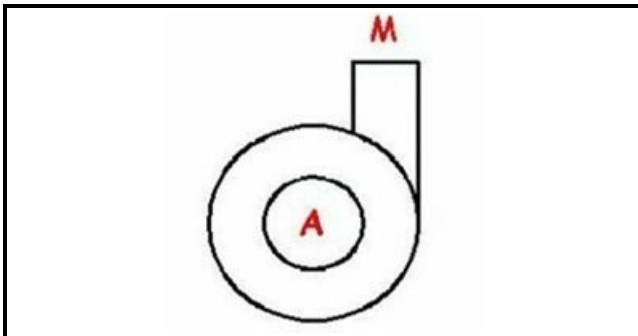

1103427

RIGHT BODY PUMP T19

Date: 30-01-2025

**Technical data**

DIAMETER SUCTION mm	A=28mm
DIAMETER FLOW mm	M=28mm
DIRECTION OF ROTATION RIGHT	DX / RIGHT