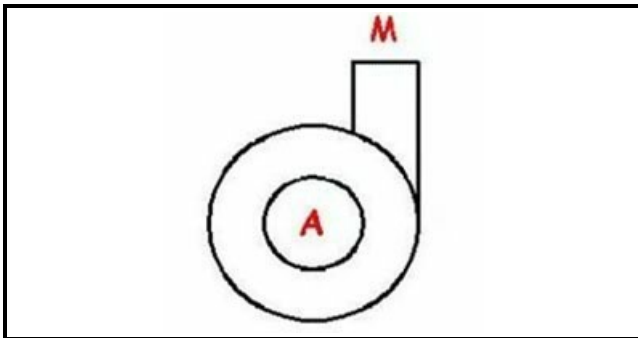

1103427

RIGHT BODY PUMP T19

Date: 22-12-2024

**Technical data**

DIAMETER SUCTION mm	A=28mm
DIAMETER FLOW mm	M=28mm
DIRECTION OF ROTATION RIGHT	DX / RIGHT