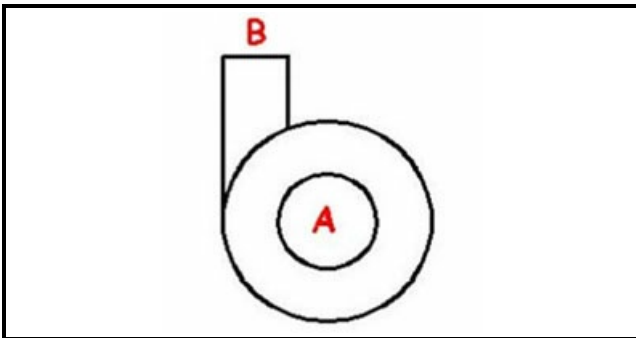

1103428

**LEFT BODY PUMP T19**

Date: 22-01-2025

**Technical data**

DIAMETER SUCTION mm	A=28mm
DIAMETER FLOW mm	M=28mm
DIRECTION OF ROTATION LEFT	SX / LEFT