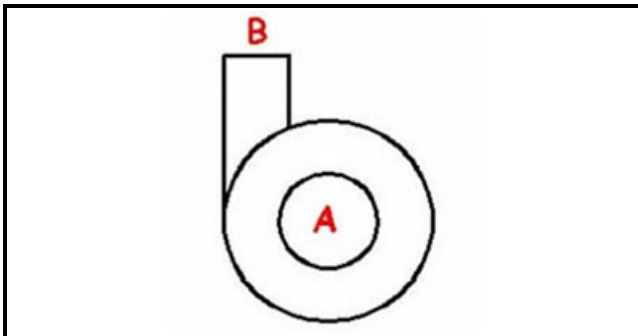

### Technical data

DIAMETER SUCTION mm	A=28mm
DIAMETER FLOW mm	M=28mm
DIRECTION OF ROTATION LEFT	SX / LEFT