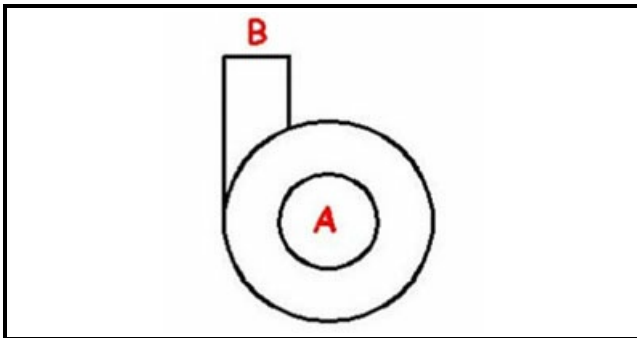

1103438

BODY PUMP 2233/4233

Date: 15-11-2024

**Technical data**

DIAMETER SUCTION mm	A=45mm
DIAMETER FLOW mm	M=42mm
DIRECTION OF ROTATION LEFT	SX / LEFT

Manufacturer code

UNIVERBAR SRL A SOCIO UNICO