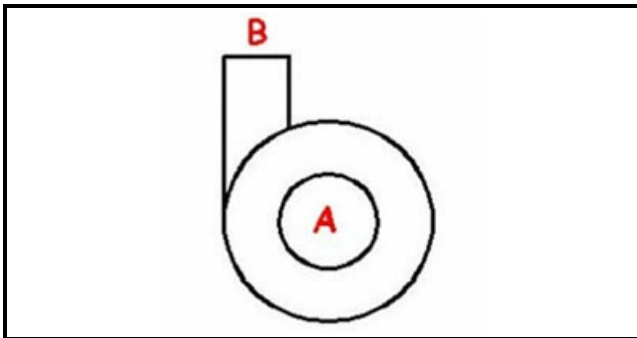

1103439

**BODY PUMP 2256/1276**

Date: 22-01-2025

**Technical data**

DIAMETER SUCTION mm	A=46mm
DIAMETER FLOW mm	M=42mm
DIRECTION OF ROTATION LEFT	SX / LEFT

**Manufacturer code**

NIDEC FIR INTERNATIONAL SRL