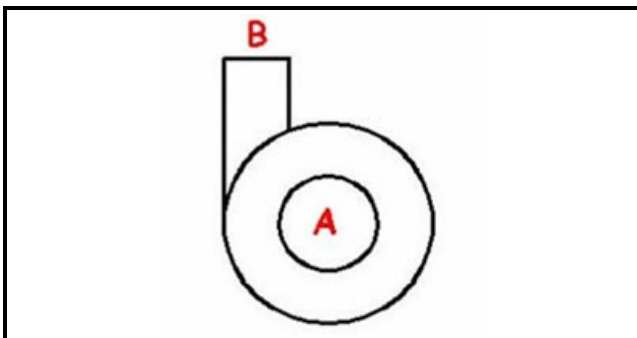

1103439

**BODY PUMP 2256/1276**

Date: 23-02-2025

**Technical data**

DIAMETER SUCTION mm	A=46mm
DIAMETER FLOW mm	M=42mm
DIRECTION OF ROTATION LEFT	SX / LEFT

**Manufacturer code**

NIDEC FIR INTERNATIONAL SRL