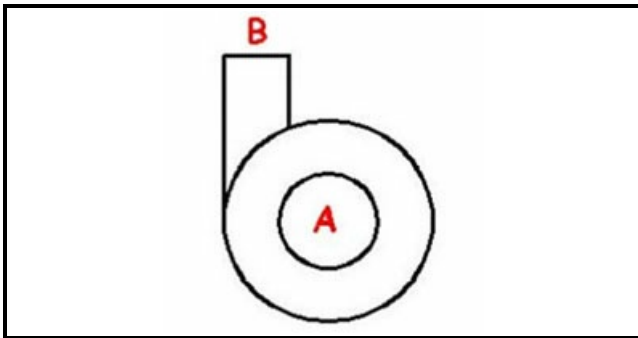

1103439

BODY PUMP 2256/1276

Date: 06-04-2025

Technical data

DIAMETER SUCTION mm	A=46mm
DIAMETER FLOW mm	M=42mm
DIRECTION OF ROTATION LEFT	SX / LEFT

Manufacturer code

NIDEC FIR INTERNATIONAL SRL