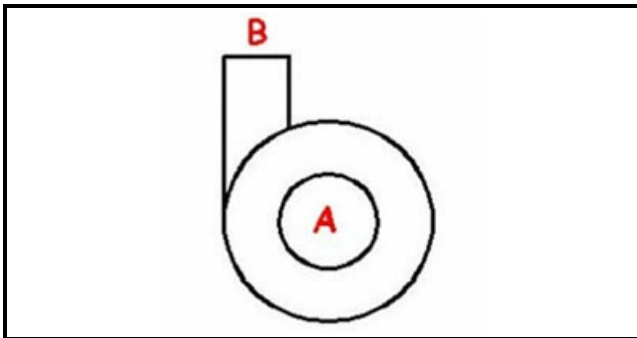

1103439

BODY PUMP 2256/1276

Date: 15-11-2024

**Technical data**

DIAMETER SUCTION mm	A=46mm
DIAMETER FLOW mm	M=42mm
DIRECTION OF ROTATION LEFT	SX / LEFT