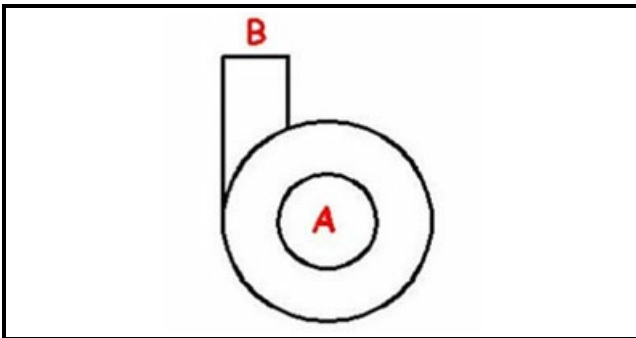

1103439

BODY PUMP 2256/1276

Date: 22-12-2024

**Technical data**

DIAMETER SUCTION mm	A=46mm
DIAMETER FLOW mm	M=42mm
DIRECTION OF ROTATION LEFT	SX / LEFT

Manufacturer code

NIDEC FIR INTERNATIONAL SRL